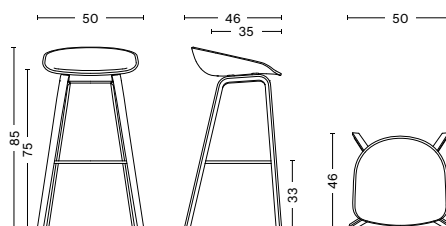

## DIMENSIONS

### LOW

WIDTH / 50 cm / 18.5"

DEPTH / 43 cm / 16.93"

HEIGHT / 75 cm / 29.92"

SEAT HEIGHT / 64 cm / 25.98"

SEAT DEPTH / 35 cm / 13.78"

### HIGH

WIDTH / 50 cm / 19.68"

DEPTH / 43 cm / 18.11"

HEIGHT / 85 cm / 33.86"

SEAT HEIGHT / 74 cm / 29.92"

SEAT DEPTH / 35 cm / 13.78"