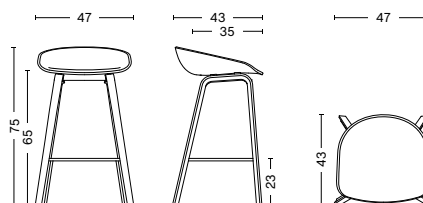

## DIMENSIONS

### LOW

WIDTH / 50 cm / 18.5"

DEPTH / 43 cm / 16.93"

HEIGHT / 75 cm / 29.92"

SEAT HEIGHT / 64 cm / 25.98"

SEAT DEPTH / 35 cm / 13.78"

### HIGH

WIDTH / 50 cm / 19.68"

DEPTH / 43 cm / 18.11"

HEIGHT / 85 cm / 33.86"

SEAT HEIGHT / 74 cm / 29.92"

SEAT DEPTH / 35 cm / 13.78"